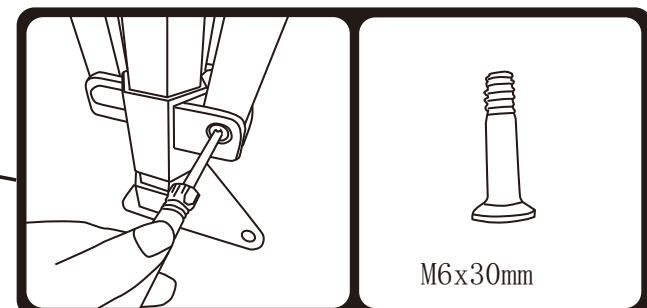

## Flex. Steel 4x6m Steel Frame 40mm

Tool bag included:

- 1pc Screwdriver
- 6pcs M6x30mm bolt

2pcs M6x30mm bolt used for Top fitting for middle leg

2 pcs M6x30mm bolt for Lower roofpole 4-way fitting

2 pcs M6x30mm bolt for Fitting for middle leg