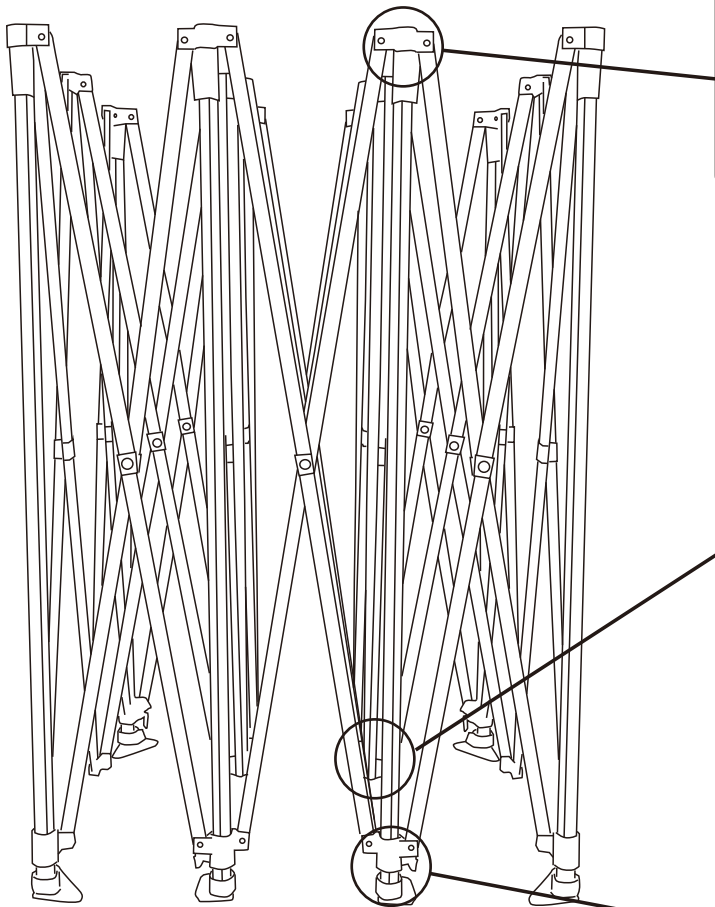

## Flex. Steel 4x6m Steel Frame 40mm

Tool bag included:

- 1pc Screwdriver
- 6pcs M6x30mm bolt

2pcs M6x30mm bolt used for Top fitting for middle leg

2 pcs M6x30mm bolt for Lower roofpole 4-way fitting

2 pcs M6x30mm bolt for Fitting for middle leg