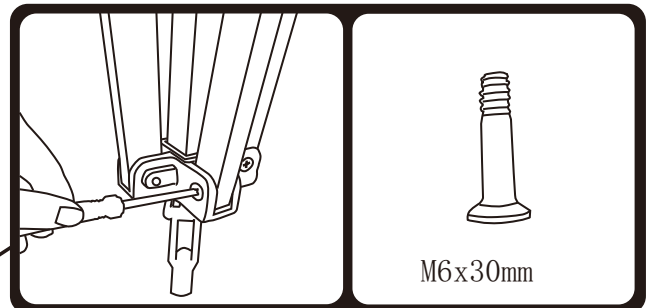

## Flex. Steel 4x6m Steel Frame 40mm

Tool bag included:

- 1pc Screwdriver
- 6pcs M6x30mm bolt

2pcs M6x30mm bolt used for Top fitting for middle leg

2 pcs M6x30mm bolt for Lower roofpole 4-way fitting

2 pcs M6x30mm bolt for Fitting for middle leg