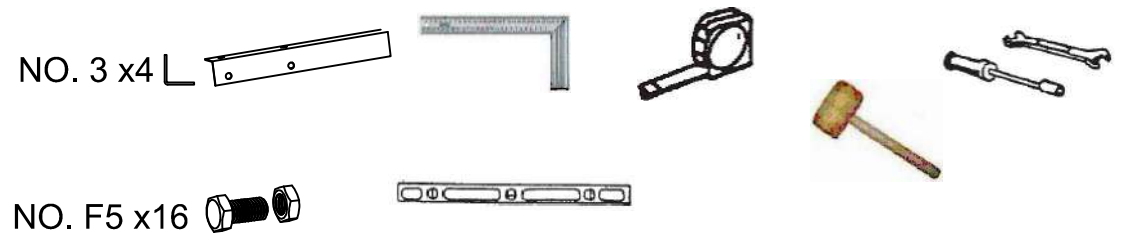

Please carry out the steps in the order set out in these instructions.

Do not tighten the steps in the greenhouse until completing on the assembly of the polycarbonate panels.

Keep these instructions in a safe place for future reference.

# BASE

Attention before installing metal base

- 1.The place which the metal base installed is the location which the greenhouse's final installation, must be according to the desired location to install. It is very difficult to install again.
- 2.The Installation location must away from the underground and aerial cables.
- 3.The Installation location must away from the cross wind, leaves, climbing plants.